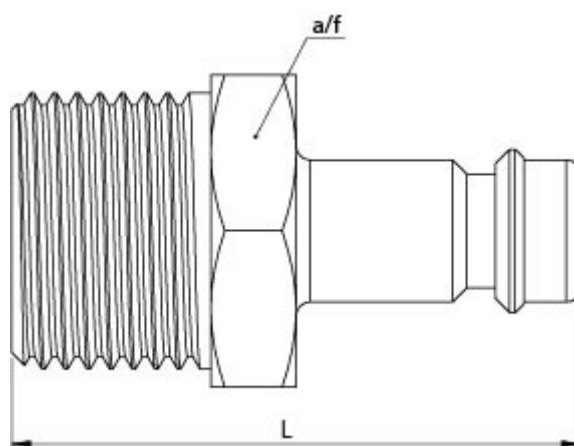

Article number: 586244563

Description: Plug for coupling, w. outer R 1/2"
NW 7.8 Galvaniseret stål

Measures

A/F = 22

Length = 43

Thread = R 1/2"